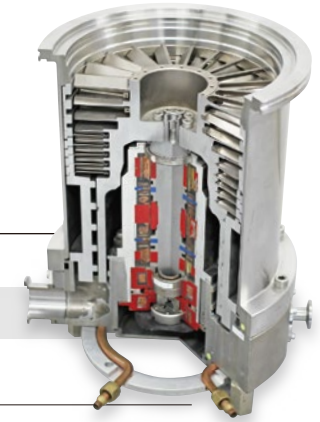

Products handled

ポンプ取扱い 商品一覧

メーカー名	モデル名
Alcatel	● ATP100/150/400/900/5400/5900 ● ATH400M/1000M/1300M/1600M/2300M ● MDP5150/5400
Ebara	● ET300WS/300C/300P/300UZ/450WS/600WS/800WS/801H/1600
Mitsubishi	● PT50/150/300/500/1500 ● FT700/700W/800W/1001FW/1200W/1400W/2200W/2300W/3300W/3301W
Edwards	● STP-300/301/400/451/600/603/1000/1003/2000 ● STP-A803C/1303/1603C/2203C/3503C ● STP-H200C/300C/301C/600/803C/1000/1301C/1303C/2000/2001K1B/2002 ● STP-XH2603C/XA2703C/XH3203C
Leybold	● TMP35/50/150/151/361C/450/600/1000C/1100C/1500C ● TW250/250S/290/300/700/701 ● T1600 ● MAG340/400/900/1200/2000C/2000CT ● MAGW830/1300/1500/2000/2010/2012/2200C/2800/3200C,CT,CHT
Osaka	● TF160 ● TH160/520/3603 ● TG50/220/350/370/373/374/380/390/420/550/800/815/900/1100/1110/ 1113/1133/1300/1303/2000/2001/2003/2203/2300/2400/3213/3220/3410/3460/5500 ● TS443
Pfeiffer	● TMH063/064/071/260/261/262/520/521/1001/1600/1601 ● TPH050/060/170/190/220/240/510/520M/521/1201/1501/1600/2101/2200/2201/2301 ● TDP022
Shimadzu	● TMP202LM/203LM/303LM/403LM/803LM/1002M/1003LM/1103LM/1704/2001LM/2003LM/2203LM/ 3001LM/3003LM/3203LM/3304LM/3403LM/H3603LMC
Ulvac	● UTM50/150/300/350FW/480FW/800FW/1001FW/1200FW/1400FW/2300FW/3301FW/3302FW/3303FW
Varian	● TV70/200/250/300/301/450/550/551/701/801/1000/1001/1800/2K/3K